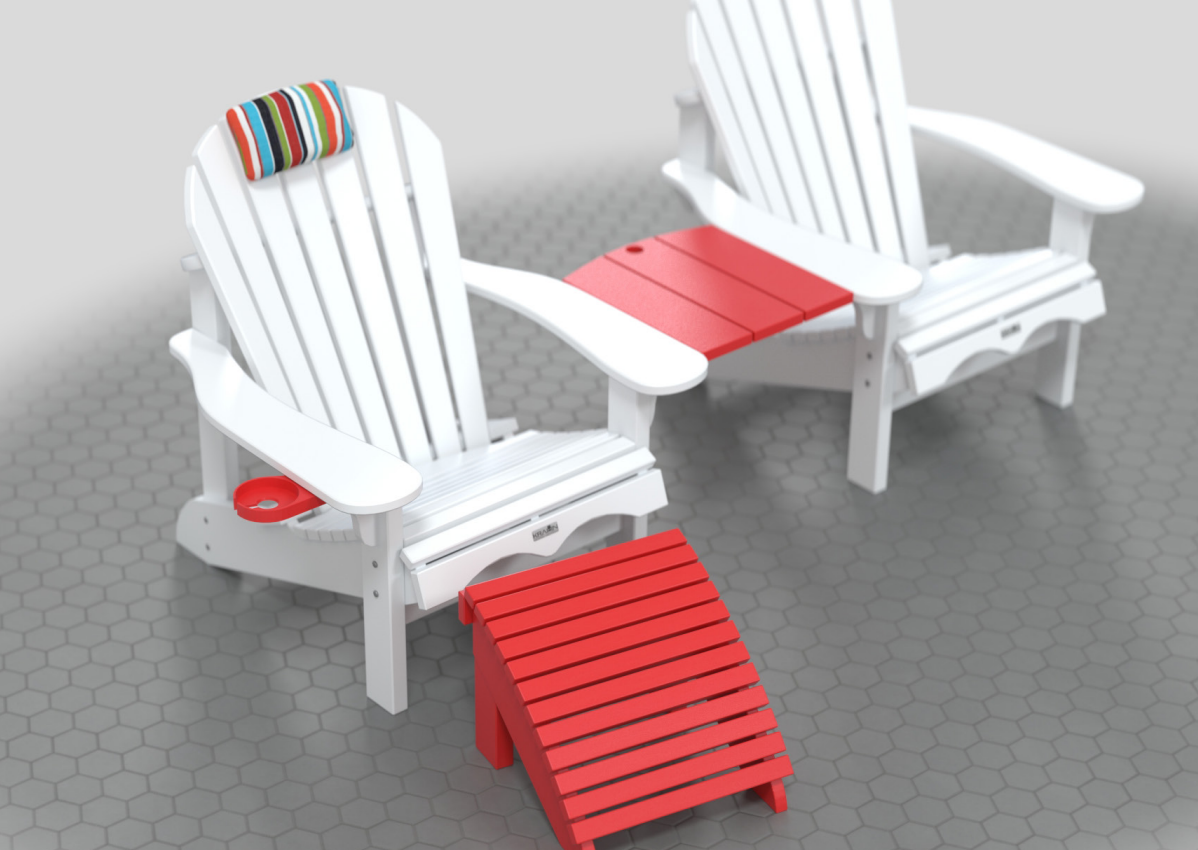

60 lb.

Muskoka Foot Rest

Kick back with your feet up.

15.5H, 18 W, 19 L

MFR

18 lb.

MUSKOKA

AAT