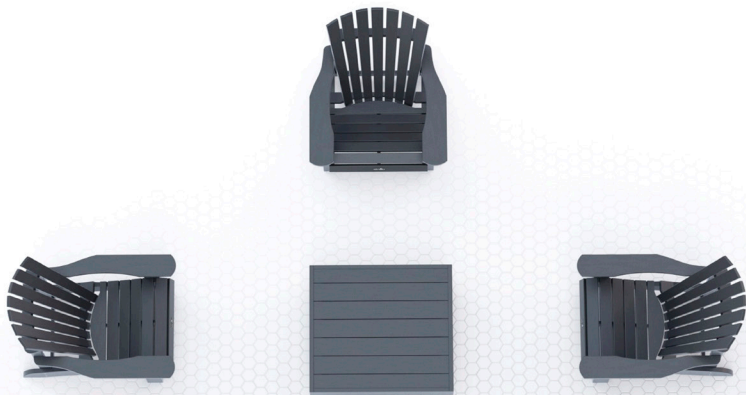

KRAIIN

2019
quickreference

PREMIUM QUALITY
OUTDOOR RECYCLED POLY FURNITURE

COTTAGE
BISTRO
PATIO

Why choose **KRAHN**?

Made in **CANADA**

Our products contain only 100% **recycled** plastics.

We are a highly efficient, **zero-landfill**, environmentally-conscious company.
This is a big deal!

Weather **resistant**, and **maintenance free**.

DURABILITY

RECYCLED

Middle seat **support**
Rear **supports**
Front **support**

Large, **supportive** back.
Curves that fit just right.
Generously **wide** arms.

Choose from a variety of tables for up to 8.

Bistro Chair

46H, 30 W, 29 L

BC

Seat 25.5"

Arm 32.5"

50 lb.

Best Seller